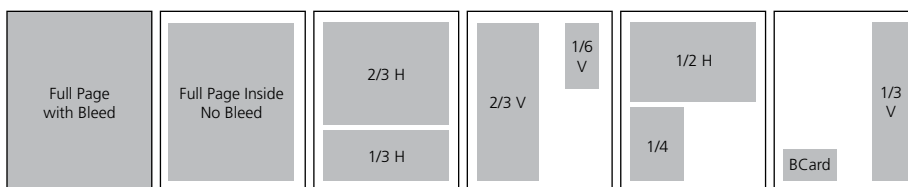

Production Information

We are here to help! Should you have any questions regarding advertisement formats or sizing, please contact production: 1-877-618-8696 ext. 101

Ad Sizes	Dimensions (inches)		
	Width	x	Height
Full Page - with bleed (Trim size 8.5" w x 11" h)	8.75	x	11.25
Full Page Inside - no bleed	7.25	x	9.8
2/3 Page Horizontal	7.25	x	6.4
2/3 Page Vertical	4.75	x	9.8
1/2 Page Horizontal	7.25	x	4.8
1/2 Page Vertical	3.5	x	9.8
1/3 Page Horizontal	7.25	x	3.1
1/3 Page Vertical	2.25	x	9.8
1/6 Page Horizontal or Vertical	2.25	x	4.75
1/4 Page	3.5	x	4.8
Business Card Horizontal or Vertical	3.5	x	2
Belly Band - with bleed (Trim size 4" w x 18.5" h)	4.25	x	18.75

- All colour advertisements must be supplied at a resolution of 300DPI in CMYK with images supplied in TIFF or EPS format.
- All files must be set to the correct size of the ad insertion order.
- Bleed should be set to 1/8" and not exceed 1/4"
- If providing native working files, files MUST include all linked images and fonts.
- We recommend ensuring ads / images be saved as CMYK and not RGB. Providing ads in RGB can result in unexpected colour shifts and are not the responsibility of the publisher.
- We require a printed proof to be supplied with the advertising artwork.
- We accept files on CD, DVD or via FTP (please contact production for FTP instructions).
- We accept files via email if the file is less than 10mb